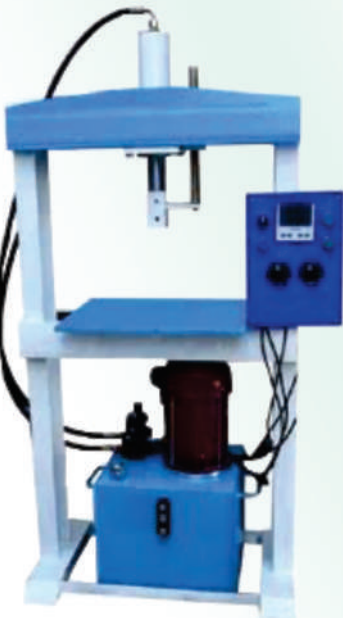

All Types Of
**AGARBATTI
SPARES PATS
AVAILABLE**

Piston New Model part

Gear Pump

Hydraulic Paper Machine

Slipper Making Machine

HYDRAULIC
INTELLIGENCE

METALHACK

7,8, Shubh Estate, Opp. Zaveri Estate, Kathwada Road,
Singarva, Kathwada GIDC, Ahmedabad 
Pin Code - 382430, Gujarat