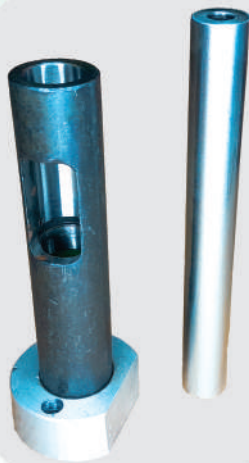

HYDRAULIC
INTELLIGENCE

All Types Of
HYDRAULIC PARTS
Manufacturer

Manifold Block

6X6X3/8

6X10

Coupling

Hydraulic Cylinder

Hydraulic Cylinder Piston

Hydraulic Gland

Bowl

Die

Hub Set

Rocket

Piston Old Model

Piston New Model

Agarbatti Farfari

All Types Of
**AGARBATTI
SPARES PATS
AVAILABLE**

Piston New Model part

Gear Pump

Hydraulic Paper Machine

Slipper Making Machine

HYDRAULIC
INTELLIGENCE

METALHACK

7,8, Shubh Estate, Opp. Zaveri Estate, Kathwada Road,
Singarva, Kathwada GIDC, Ahmedabad 
Pin Code - 382430, Gujarat